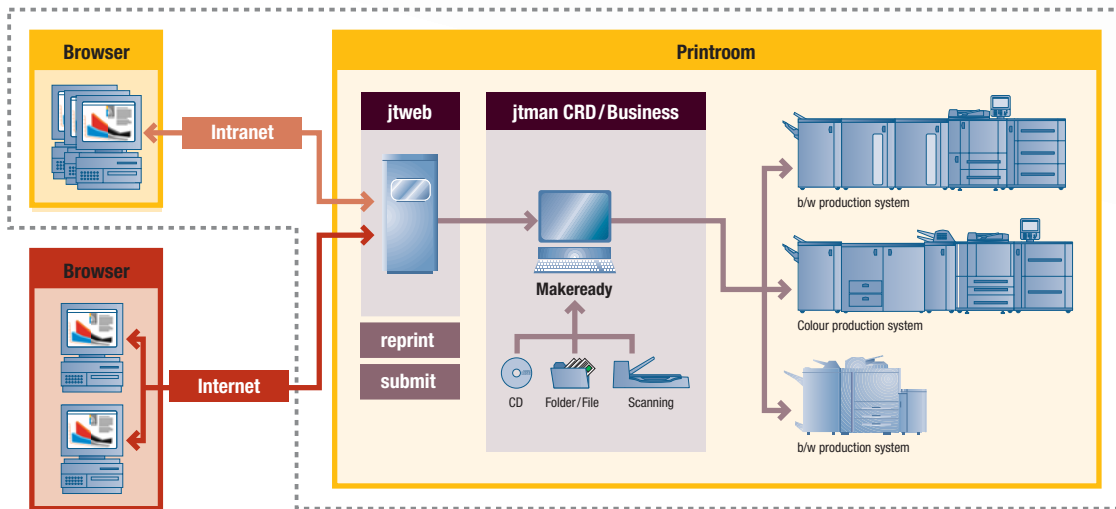

Overview

jtman/jtweb

Document Production Solutions

➔ jtman CRD/Business

A fast and effective editing, archiving and administration of print jobs. Jobs created on the desktop PC are sent with a job ticket to the central printing department including task details such as imposition, merge or insert pages. The print room operator then decides on which machine the job is to be printed. This makes jtman CRD/Business an ideal solution for printers and print shops as well in-house print departments.

➔ jtweb

A perfect addition to jtman, it sends print jobs via the Internet to the print location. jtweb connects PCs with a central printing location via the Intranet or Internet, allowing regular customers and partners to be effectively integrated into a printing network environment

jtman for CRD's

jtman/jtweb for CRD's and Print Providers

jtman/jtweb for Print Providers

➔ jtweb reprint

Print job ordering via Internet. An online catalogue gives the user a selection from which to choose. It gives you cost transparency by creating an online cost estimate before issuing the print order.

➔ jtweb submit

Sends print jobs via Internet or Intranet to the print service provider or in-house print department.

➔ jtweb synchronize

Serving as a bridge connecting firewall protected IT areas; jtweb gives the option of installing the POD server directly with an Internet Provider.