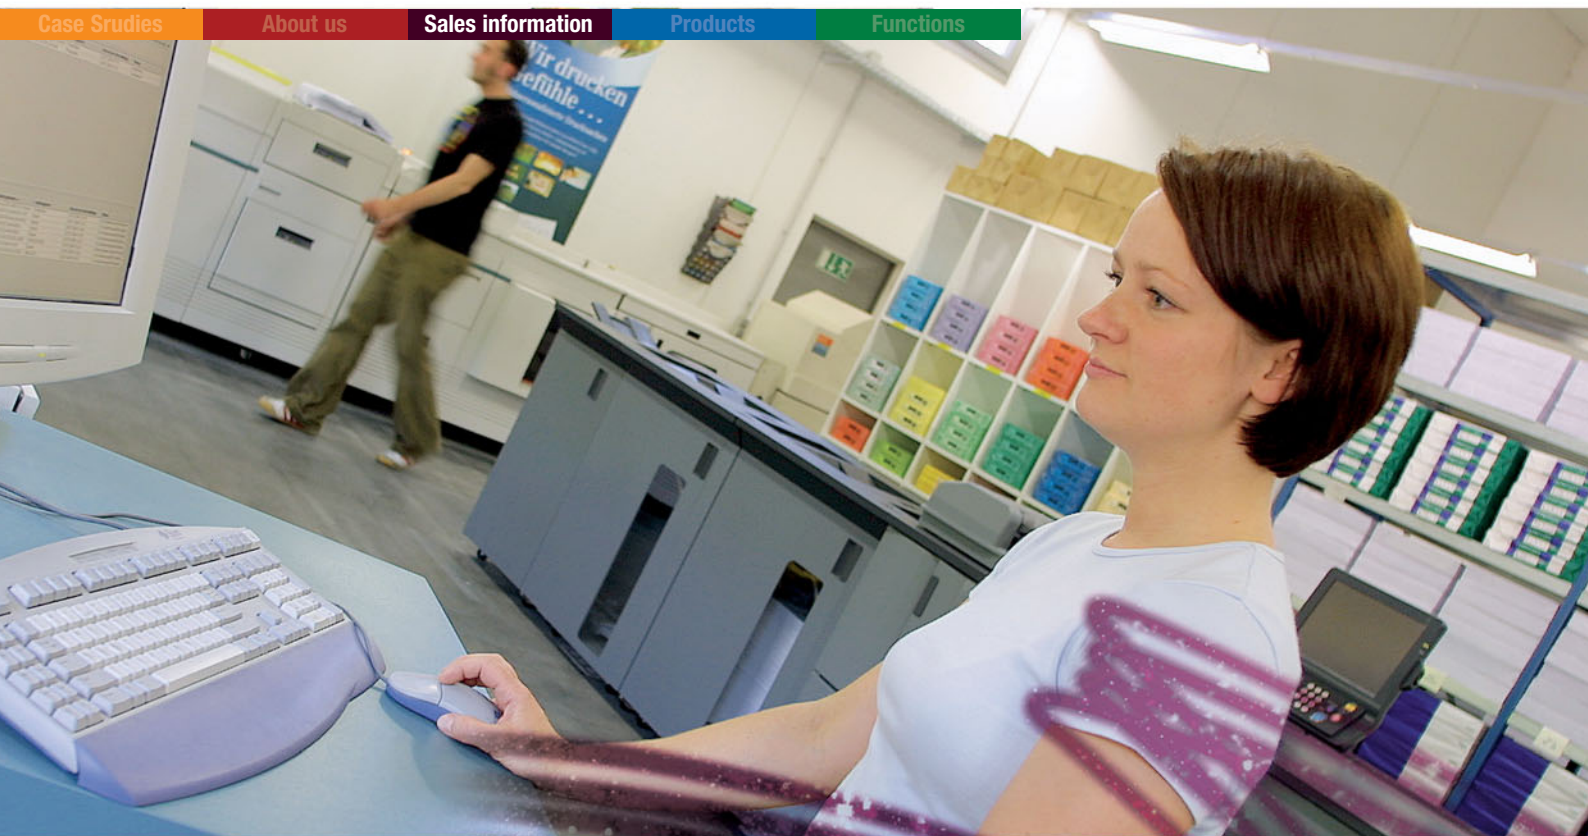

KONICA MINOLTA

jtman/jtweb Overview

Case Studies

About us

Sales information

Products

Functions

jtman/jtweb

Overview