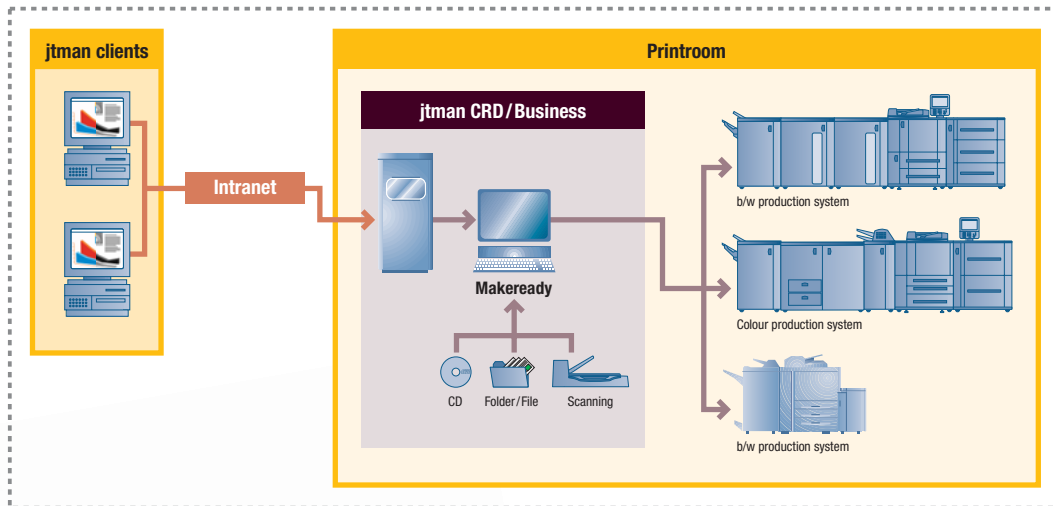

jtman/jtweb

Document Production Solutions

➔ jtman CRD/Business

A fast and effective editing, archiving and administration of print jobs. Jobs created on the desktop PC are sent with a job ticket to the central printing department including task details such as imposition, merge or insert pages. The print room operator then decides on which machine the job is to be printed. This makes jtman CRD/Business an ideal solution for printers and print shops as well in-house print departments.

➔ jtweb

A perfect addition to jtman, it sends print jobs via the Internet to the print location. jtweb connects PCs with a central printing location via the Intranet or Internet, allowing regular customers and partners to be effectively integrated into a printing network environment

jtman for CRD's