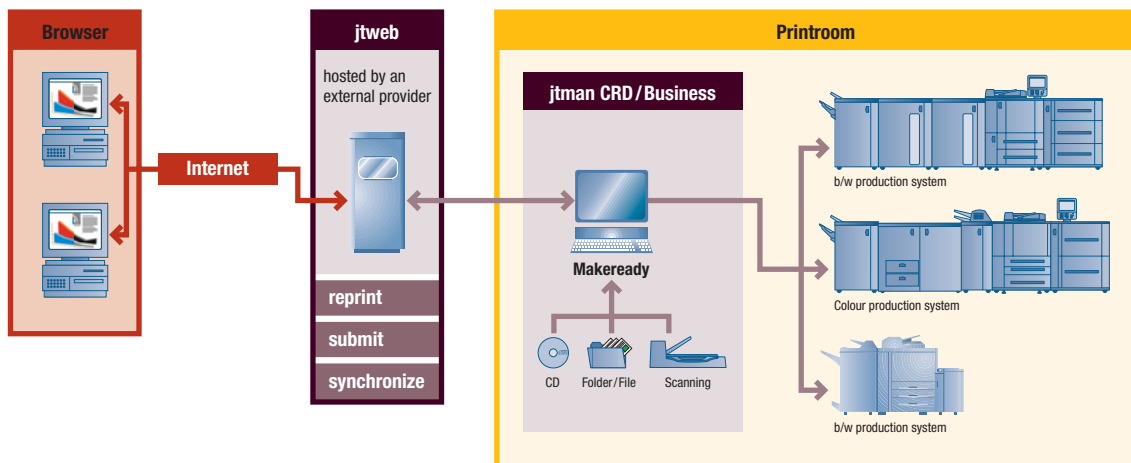

Overview

jtman/jtweb

Document Production Solutions

➔ jtman CRD/Business

A fast and effective editing, archiving and administration of print jobs. Jobs created on the desktop PC are sent with a job ticket to the central printing department including task details such as imposition, merge or insert pages. The print room operator then decides on which machine the job is to be printed. This makes jtman CRD/Business an ideal solution for printers and print shops as well in-house print departments.

➔ jtweb

A perfect addition to jtman, it sends print jobs via the Internet to the print location. jtweb connects PCs with a central printing location via the Intranet or Internet, allowing regular customers and partners to be effectively integrated into a printing network environment

jtman for CRD's

jtman/jtweb for CRD's and Print Providers

jtman/jtweb for Print Providers

➔ jtweb reprint

Print job ordering via Internet. An online catalogue gives the user a selection from which to choose. It gives you cost transparency by creating an online cost estimate before issuing the print order.

➔ jtweb submit

Sends print jobs via Internet or Intranet to the print service provider or in-house print department.

➔ jtweb synchronize

Serving as a bridge connecting firewall protected IT areas; jtweb gives the option of installing the POD server directly with an Internet Provider.